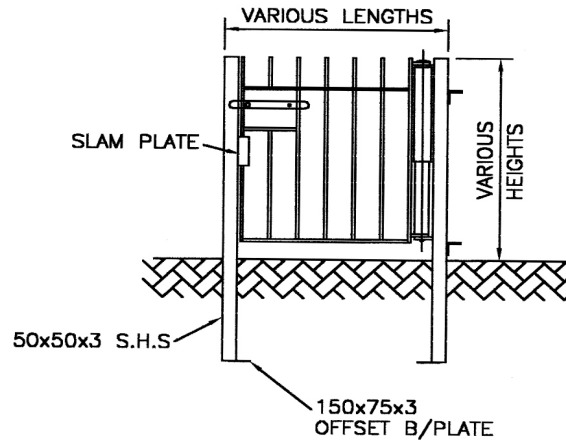

STANDARD V.B.F. GATE SET

STANDARD V.B.F. GATE SET
WITH NOREG HINGE

ALL MATERIALS TO
BSEN10025/BSEN10219.
FINISH GALVANISED TO BSEN
1461:1999.
ALL DESIGNS TO BS7818 1995.
ALL WELDING TO BS5135.
IN ACCORDANCE WITH BS1772 : PART 9: 1992

NOTE:
AVAILABLE TO SUIT ANY
STYLE OF FENCING IN ANY
WIDTH AND HEIGHT

DERBY SINGLE GATES

ARL/015