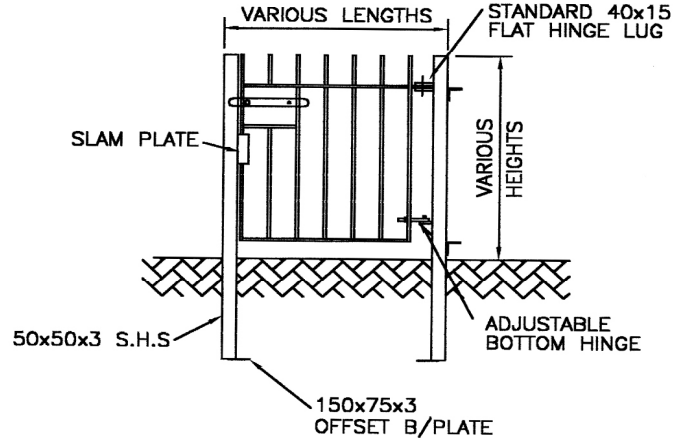

STANDARD V.B.F. GATE SET

STANDARD V.B.F. GATE SET
WITH NOREG HINGE

ALL MATERIALS TO
BSEN10025/BSEN10219.
FINISH GALVANISED TO BSEN
1461:1999.
ALL DESIGNS TO BS7818 1995.
ALL WELDING TO BS5135.
IN ACCORDANCE WITH BS1772 : PART 9: 1992

NOTE:
AVAILABLE TO SUIT ANY
STYLE OF FENCING IN ANY
WIDTH AND HEIGHT

DERBY SINGLE GATES

ARL/015